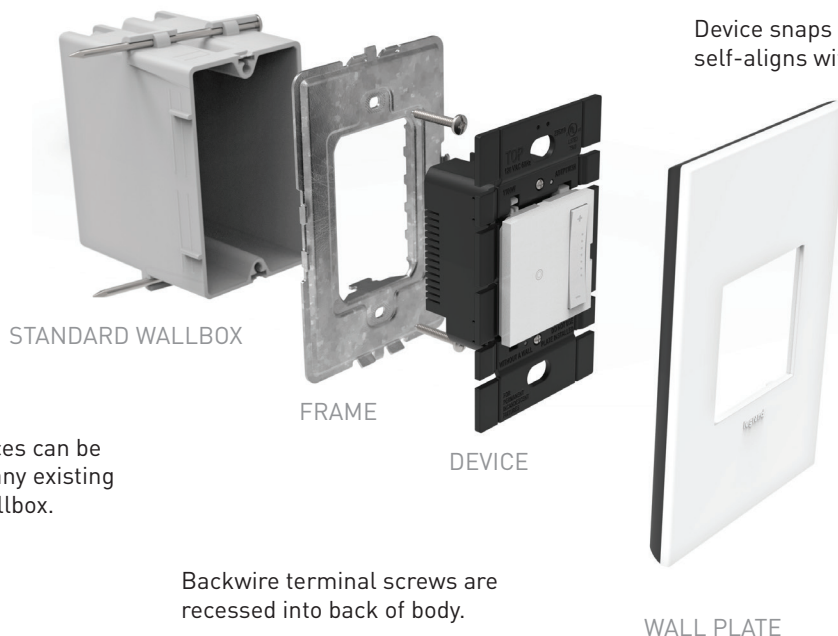

ADTP1103H, ADTP4FBL3P, ADTP703H

SofTap Style Dimmers

adorne® SofTap Style Dimmers feature an innovative micro-movement that turns lights on and off with just a soft “tap” of the finger. Dimmers include a unique paddle to adjust light levels.

SofTap products include a Locator Status Light which add illumination and make it easier to locate in the dark.

FEATURES & BENEFITS

adorne devices fit in all existing NEMA-approved wallboxes.

Heavy gauge steel frame is grounded via factory installed 12AWG ground lead. Device and metal wall plates are self-grounded to frame.

Device snaps into the frame and self-aligns without any screws.

Wall plate snaps onto frame; no screws required.

Modular system solves device alignment problems, improving fit and finish in multi-gang installations.

Each wall plate is packaged with a metal frame to enable easy installation when paired with a device. All plates are screwless and simply snap onto the included metal frame.

All adore wall plates are UL and ETL-approved.