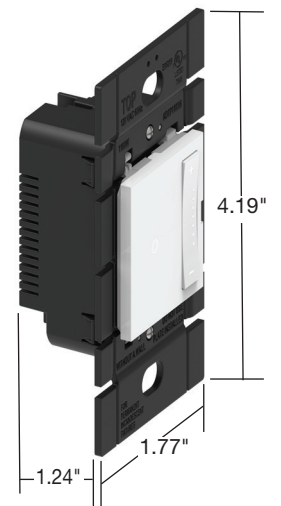

Warranty

Lifetime Limited Warranty