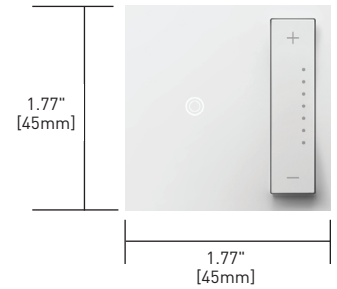

TECHNICAL SPECIFICATIONS

3rd Party Compliance

cULus Listed, UL1472, File E95219

Performance

ELECTRICAL

Supply Voltage	120 VAC
Ratings	700W-1100W Incandescent/Halogen/MLV
Frequency	60Hz
Installation	Single Pole or 3-Way

MECHANICAL

Enclosure Material	Polycarbonate

ENVIRONMENTAL

Application	Indoor Use Only