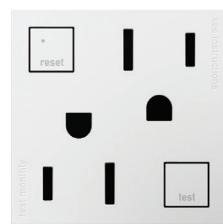

Paddle™

Switches, Dimmers & Fan Speed Controls – A wide, graceful curve works with a simple up-and-down motion, allowing you to turn lights on and off with ease.

Wave™

Switches – Smart technology combined with sleek, modern design. Simply wave your hand to turn lights on and off.

Push™

Switches – A tactile, finger-sized impression lets you turn lights on and off with a simple push-button motion.

Tamper-Resistant Outlets/ Tamper-Resistant GFCI Outlets

USB Charging Outlets

Nightlight/Portable Nightlight Flashlight