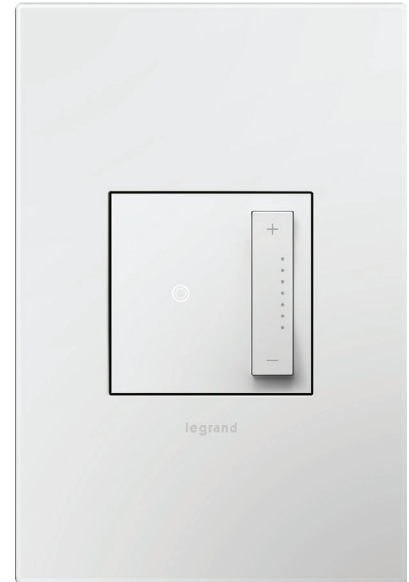

ADTP1103H, ADTP4FBL3P, ADTP703H

SofTap Style Dimmers

adorne® SofTap Style Dimmers feature an innovative micro-movement that turns lights on and off with just a soft “tap” of the finger. Dimmers include a unique paddle to adjust light levels.

SofTap products include a Locator Status Light which add illumination and make it easier to locate in the dark.

FEATURES & BENEFITS

adorne devices fit in all existing NEMA-approved wallboxes.

Heavy gauge steel frame is grounded via factory installed 12AWG ground lead. Device and metal wall plates are self-grounded to frame.

Device snaps into the frame and self-aligns without any screws.

Wall plate snaps onto frame; no screws required.

Modular system solves device alignment problems, improving fit and finish in multi-gang installations.